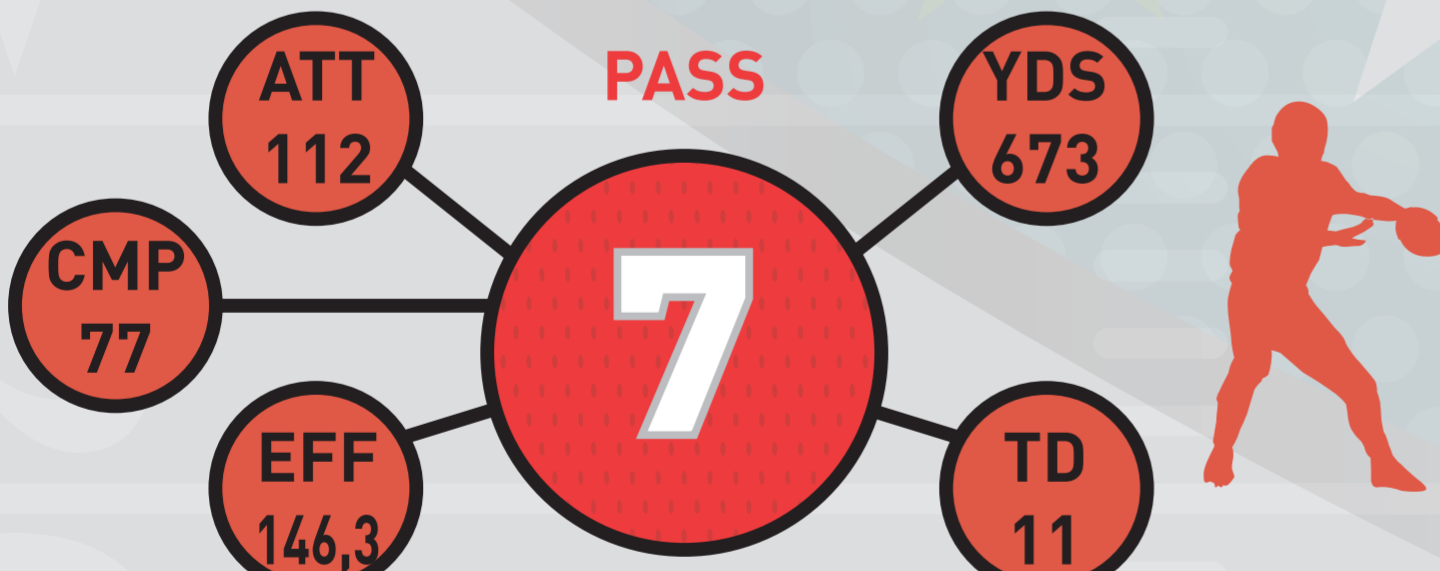

TEAM COMPARISON

PUNTI

131 FATTI
82 SUBITI

TOTAL OFFENSE
1069 YARD
PASS 673 YARD
RUN 396 YARD

TOTAL DEFENSE
1026 YARD
PASS 593 YARD
RUN 433 YARD

TACKLE
TOTALI

160,5

INTERCETTI
YARD

7 - 130

SACK
YARD

4 - 24

STATS LEADER

QB - CLAUDIO CORRADO

QB - CLAUDIO CORRADO

WR - LUCA SCARPOLINI

DB - LUCA BRIGHTENTI

3 - 17

SACK
YARD

2 - 14

STATS LEADER

QB - ANDREA CONTICELLO

RB - ENRICO LOMBARDO

WR - EDOARDO GULISANO

DB - MAMADOU DIAO