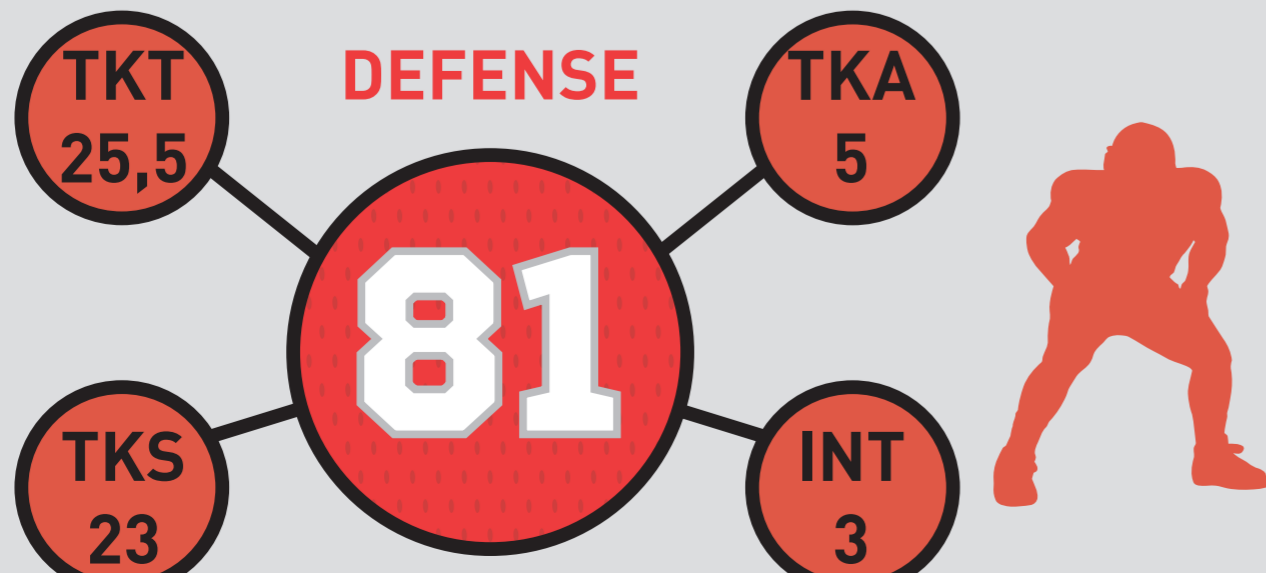

7 - 130

SACK
YARD

4 - 24

STATS LEADER

QB - CLAUDIO CORRADO

QB - CLAUDIO CORRADO

WR - LUCA SCARPOLINI

DB - LUCA BRIGHTENTI