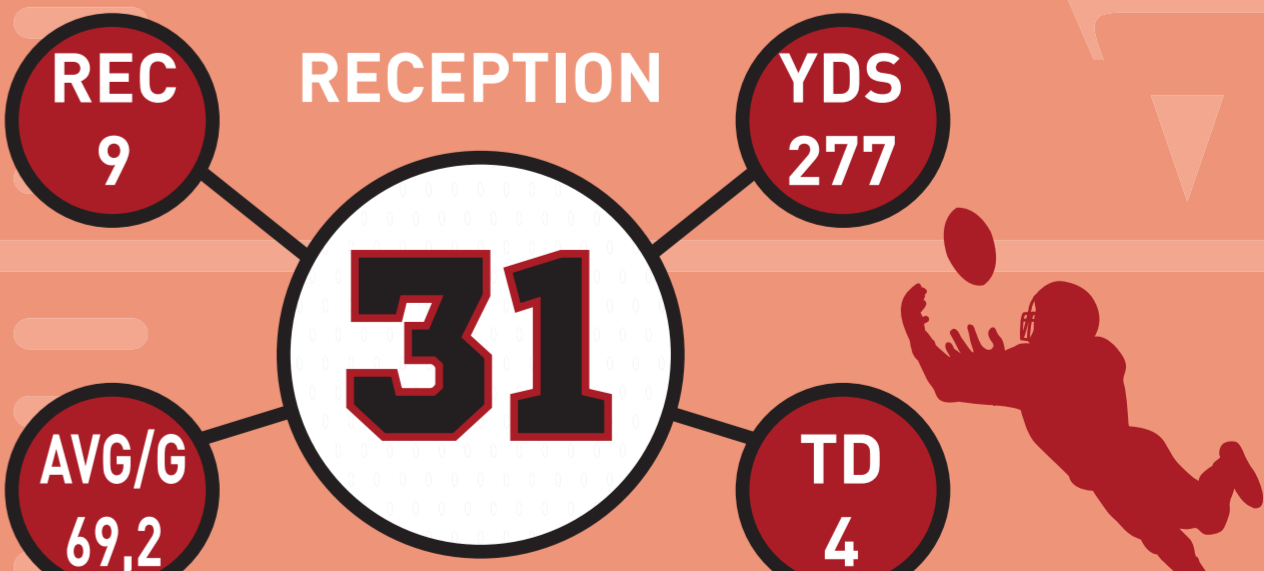

3 - 17

SACK
YARD

2 - 14

STATS LEADER

QB - ANDREA CONTICELLO

RB - ENRICO LOMBARDO

WR - EDOARDO GULISANO

DB - MAMADOU DIAO