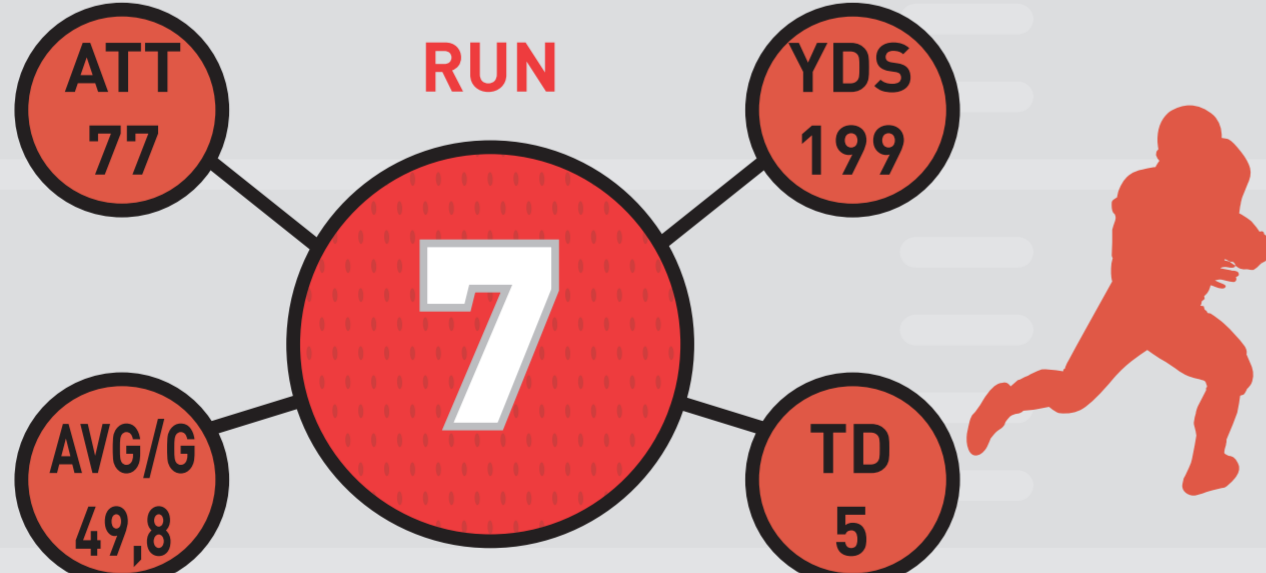

7 - 130

SACK
YARD

4 - 24

STATS LEADER

QB - CLAUDIO CORRADO

QB - CLAUDIO CORRADO

WR - LUCA SCARPOLINI

DB - LUCA BRIGHTENTI