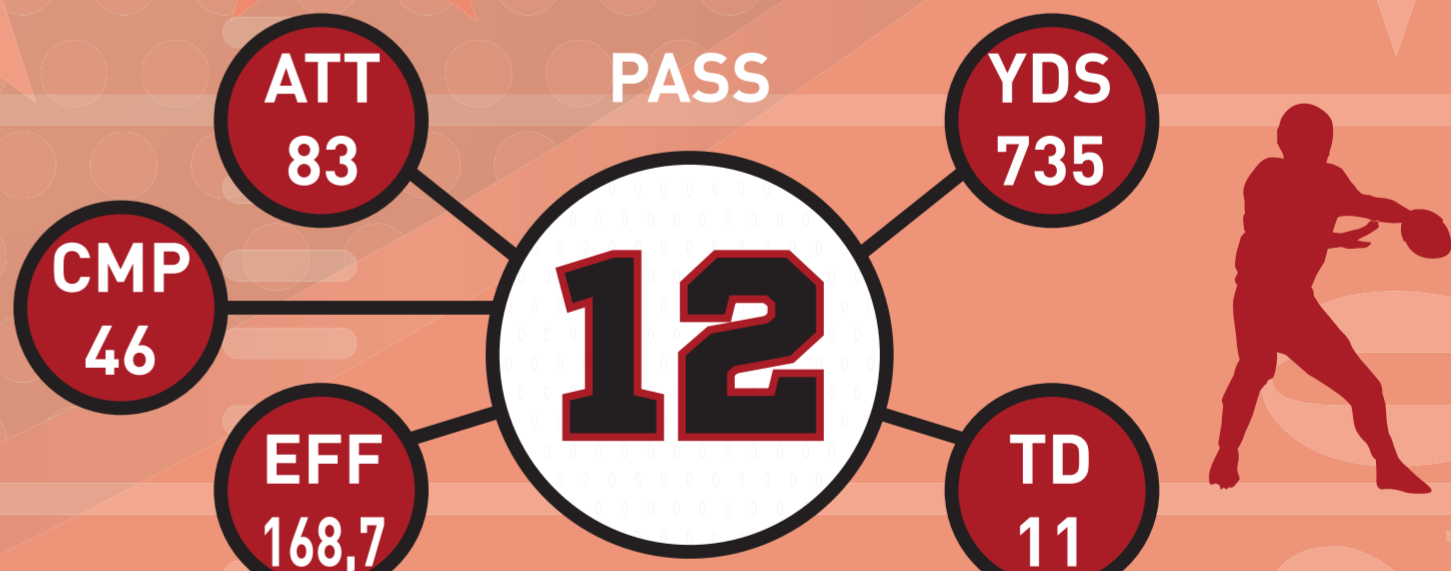

TEAM COMPARISON

PUNTI

201 FATTI
70 SUBITI

TOTAL OFFENSE
1561 YARD
PASS 735 YARD
RUN 826 YARD

TOTAL DEFENSE
661 YARD
PASS 386 YARD
RUN 275 YARD

TACKLE
TOTALI

101

INTERCETTI
YARD

3 - 17

SACK
YARD

2 - 14

STATS LEADER

QB - ANDREA CONTICELLO

RB - ENRICO LOMBARDO

WR - EDOARDO GULISANO

DB - MAMADOU DIAO