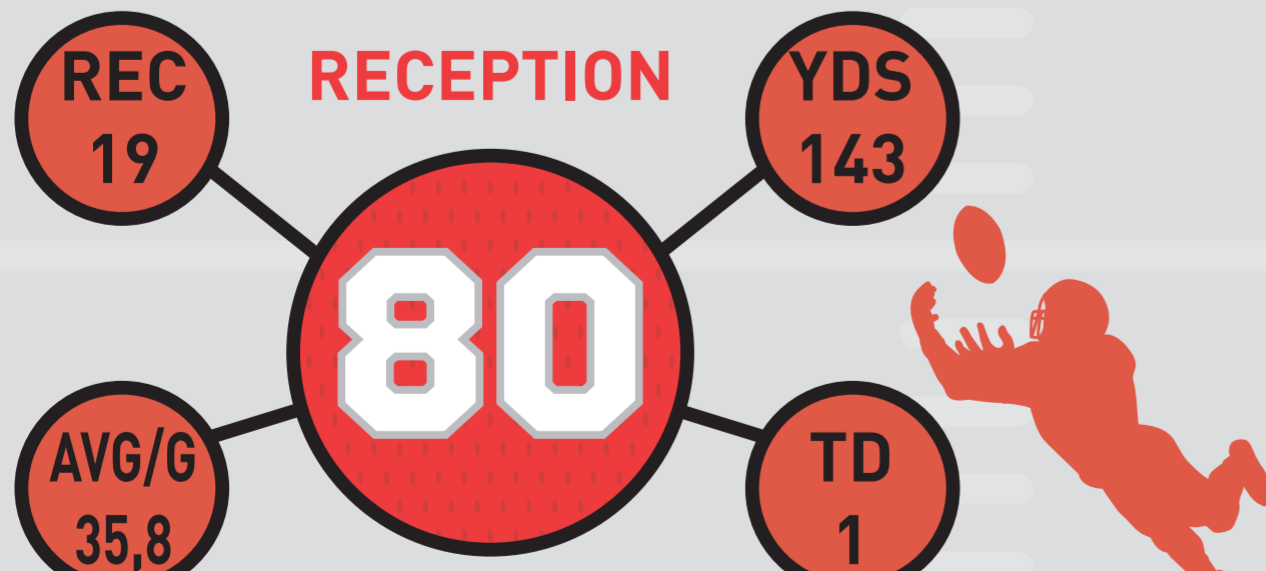

7 - 130

SACK
YARD

4 - 24

STATS LEADER

QB - CLAUDIO CORRADO

QB - CLAUDIO CORRADO

WR - LUCA SCARPOLINI

DB - LUCA BRIGHTENTI

3 - 17

SACK
YARD

2 - 14

STATS LEADER

QB - ANDREA CONTICELLO

RB - ENRICO LOMBARDO

WR - EDOARDO GULISANO

DB - MAMADOU DIAO