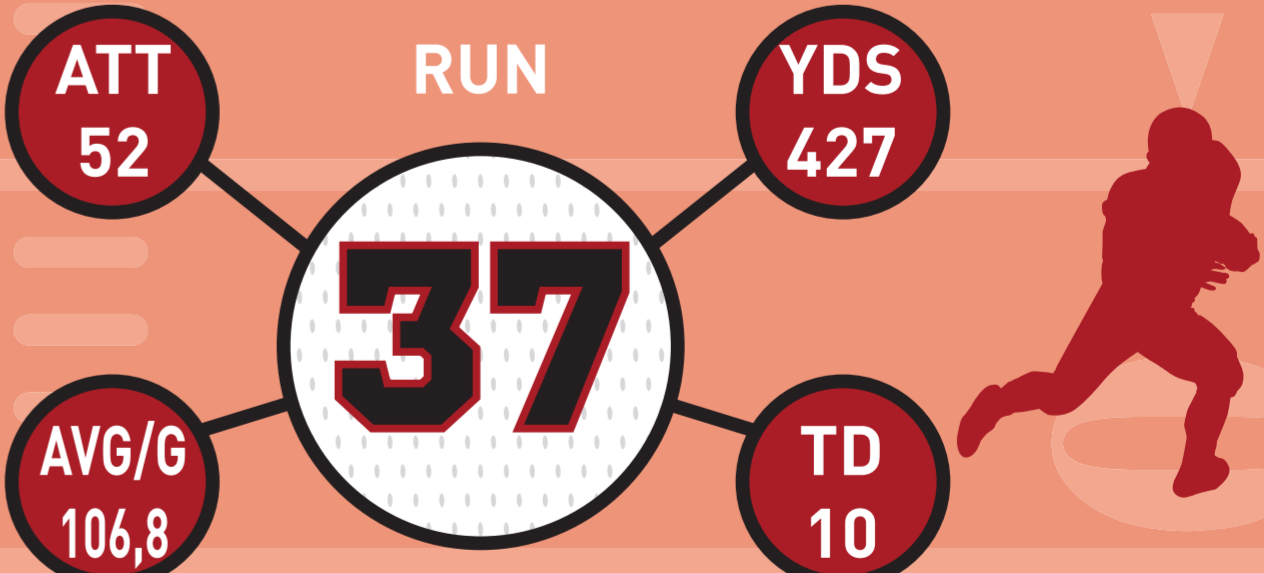

3 - 17

SACK
YARD

2 - 14

STATS LEADER

QB - ANDREA CONTICELLO

RB - ENRICO LOMBARDO

WR - EDOARDO GULISANO

DB - MAMADOU DIAO