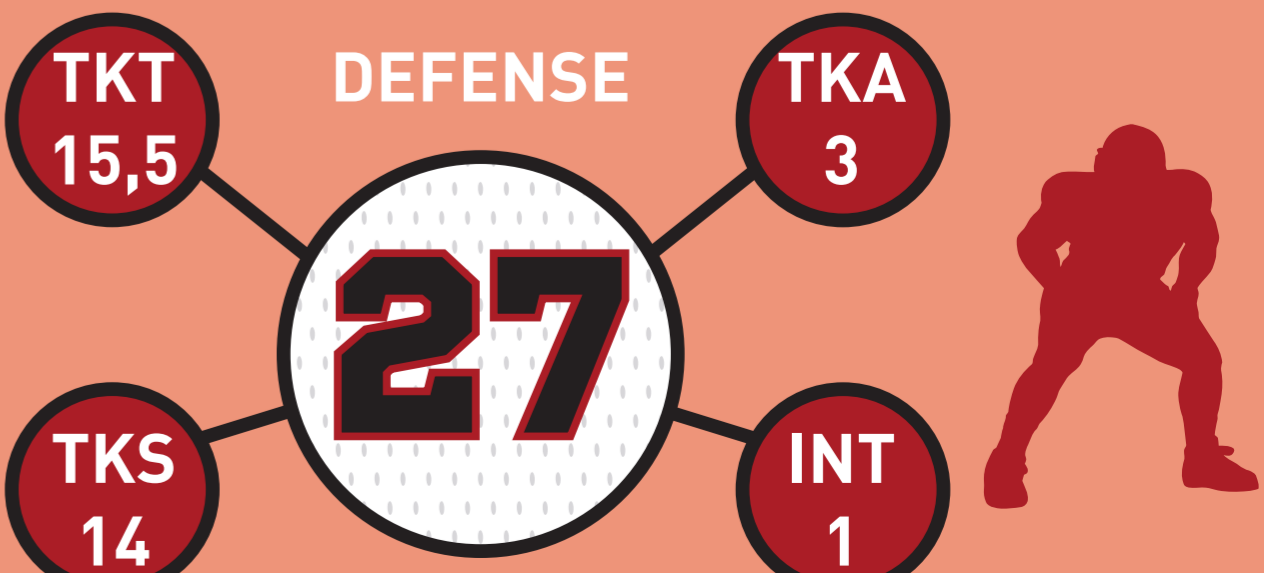

3 - 17

SACK
YARD

2 - 14

STATS LEADER

QB - ANDREA CONTICELLO

RB - ENRICO LOMBARDO

WR - EDOARDO GULISANO

DB - MAMADOU DIAO